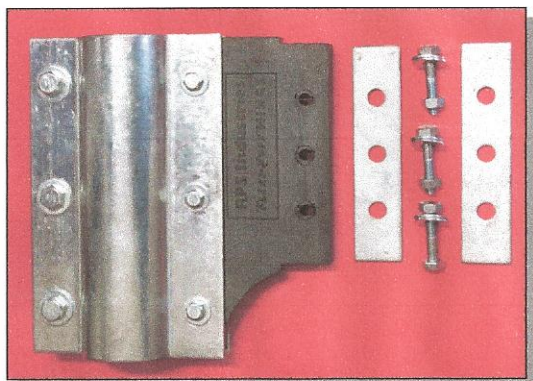

**TRAFFIC
SYSTEMS**

New Self Returning Signs System-

"FLEXI-TUFF®" Street Sign Furniture System

Our new ,fully "recoverable" Street Sign system, incorporating a specially designed "FLEXI-TUFF®" Hinge for this unique application, together with a Heavy duty Galvanised steel hardware package to complete this total solution for fitment to a standard 50NB Galv Steel Post

200mm Street Sign Package:-

Everything required in a Single Pack

150mm Street Sign Package:-

Everything required in a Single Pack

Exclusive
West Australian
Distributors

P: 1800 629 189

E: jason@trafficsystemswest.com.au