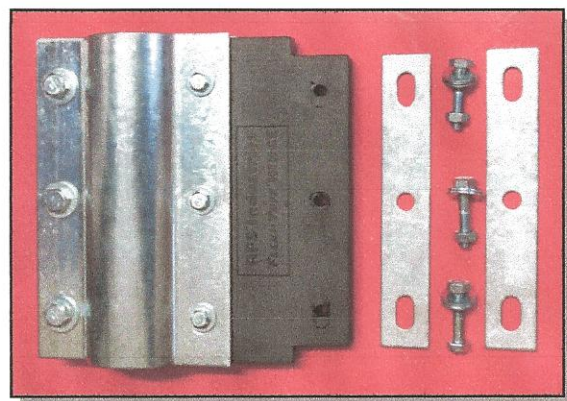

**TRAFFIC
SYSTEMS**

New Self Returning Signs System-

"FLEXI-TUFF®" Street Sign Furniture System

Our new ,fully "recoverable" Street Sign system, incorporating a specially designed "FLEXI-TUFF®" Hinge for this unique application, together with a Heavy duty Galvanised steel hardware package to complete this total solution for fitment to a standard 50NB Galv Steel Post

200mm Street Sign Package:-

Everything required in a Single Pack

150mm Street Sign Package:-

Everything required in a Single Pack

Exclusive
West Australian
Distributors

P: 1800 629 189

E: jason@trafficsystemswest.com.au